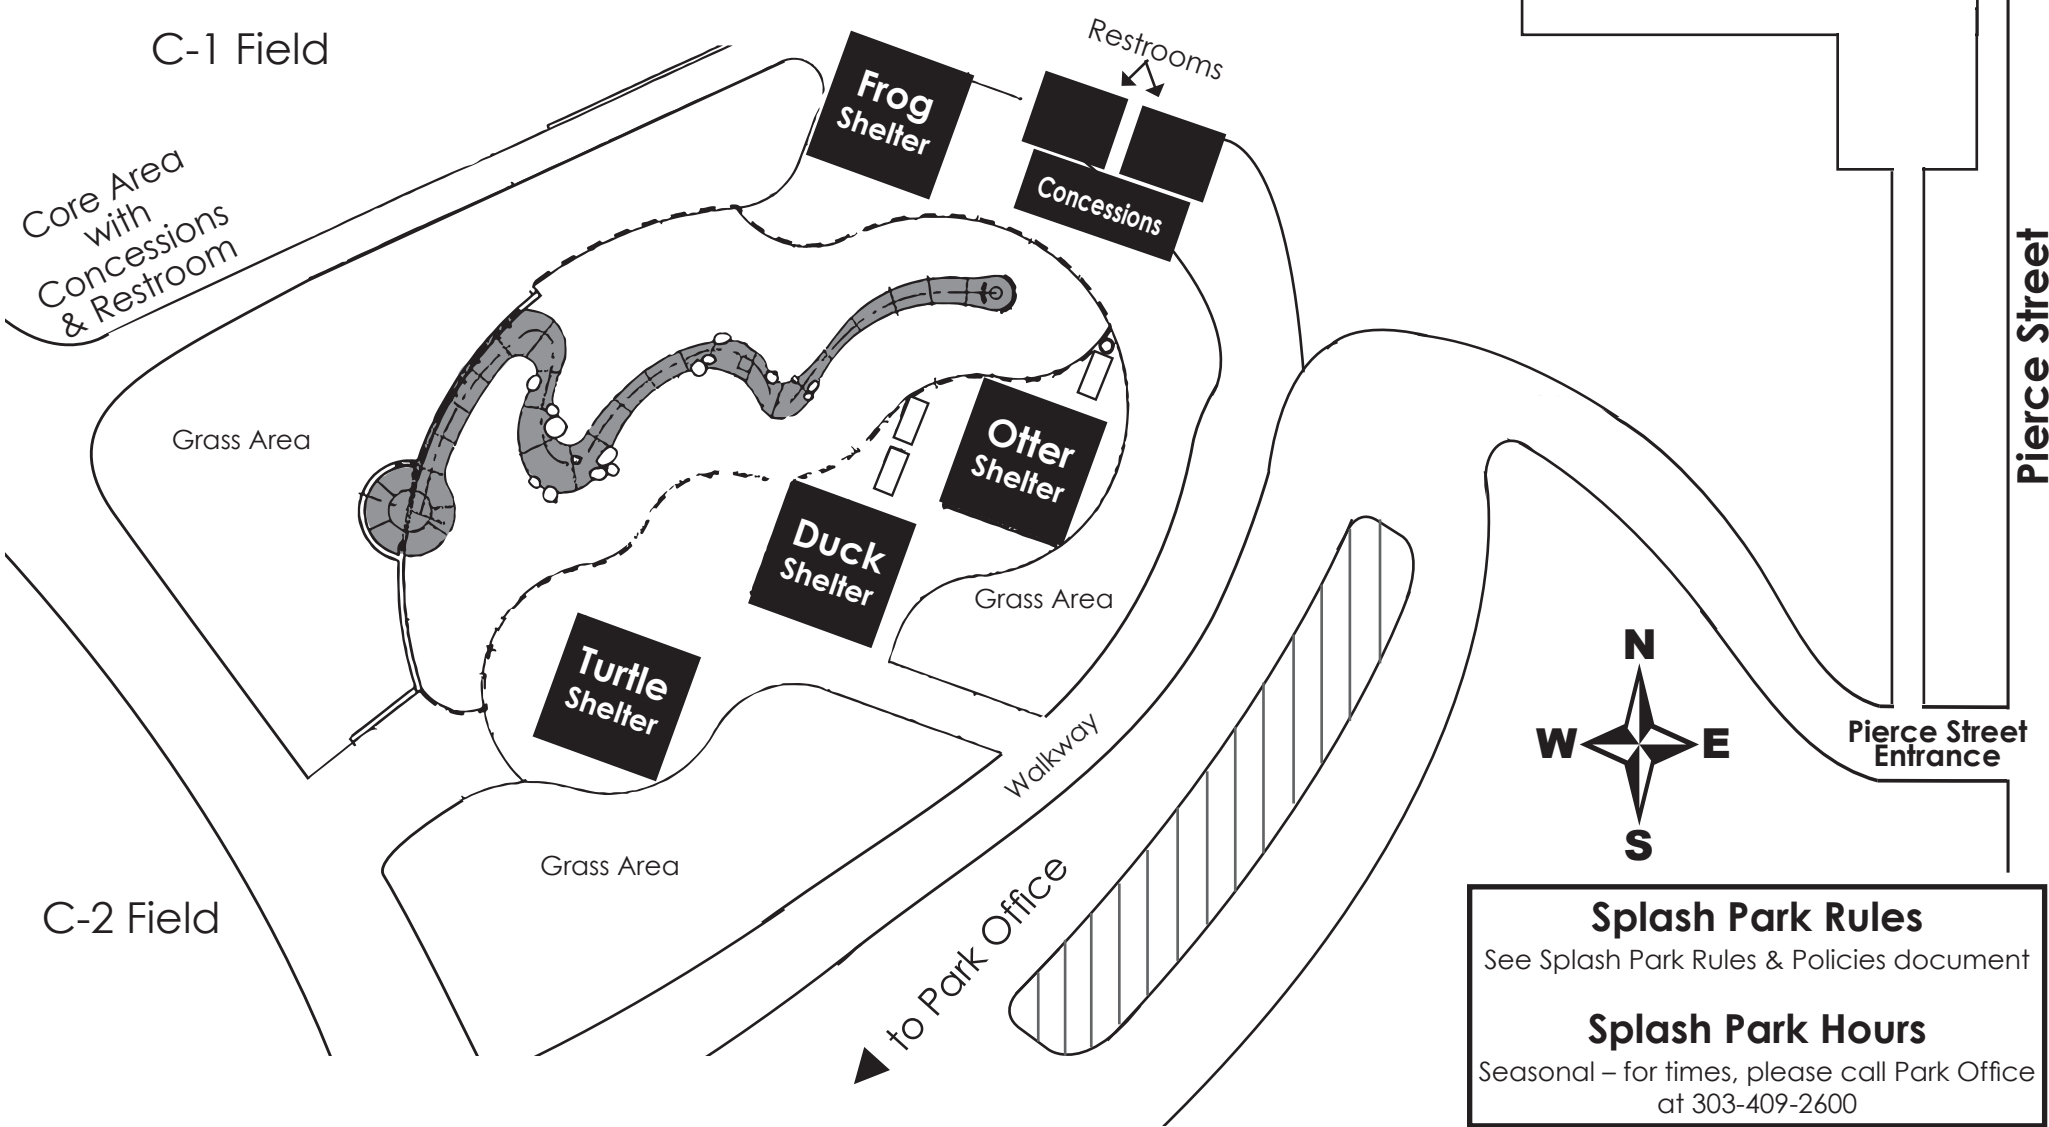

# Robert F. Clement Park

7306 W. Bowles Avenue • Littleton, CO • 80123

Foothills  
Park & Recreation District

◀ to Wadsworth Blvd.

W. Bowles Avenue

## Splash Park

**Splash Park Rules**  
See Splash Park Rules & Policies document

**Splash Park Hours**  
Seasonal – for times, please call Park Office  
at 303-409-2600