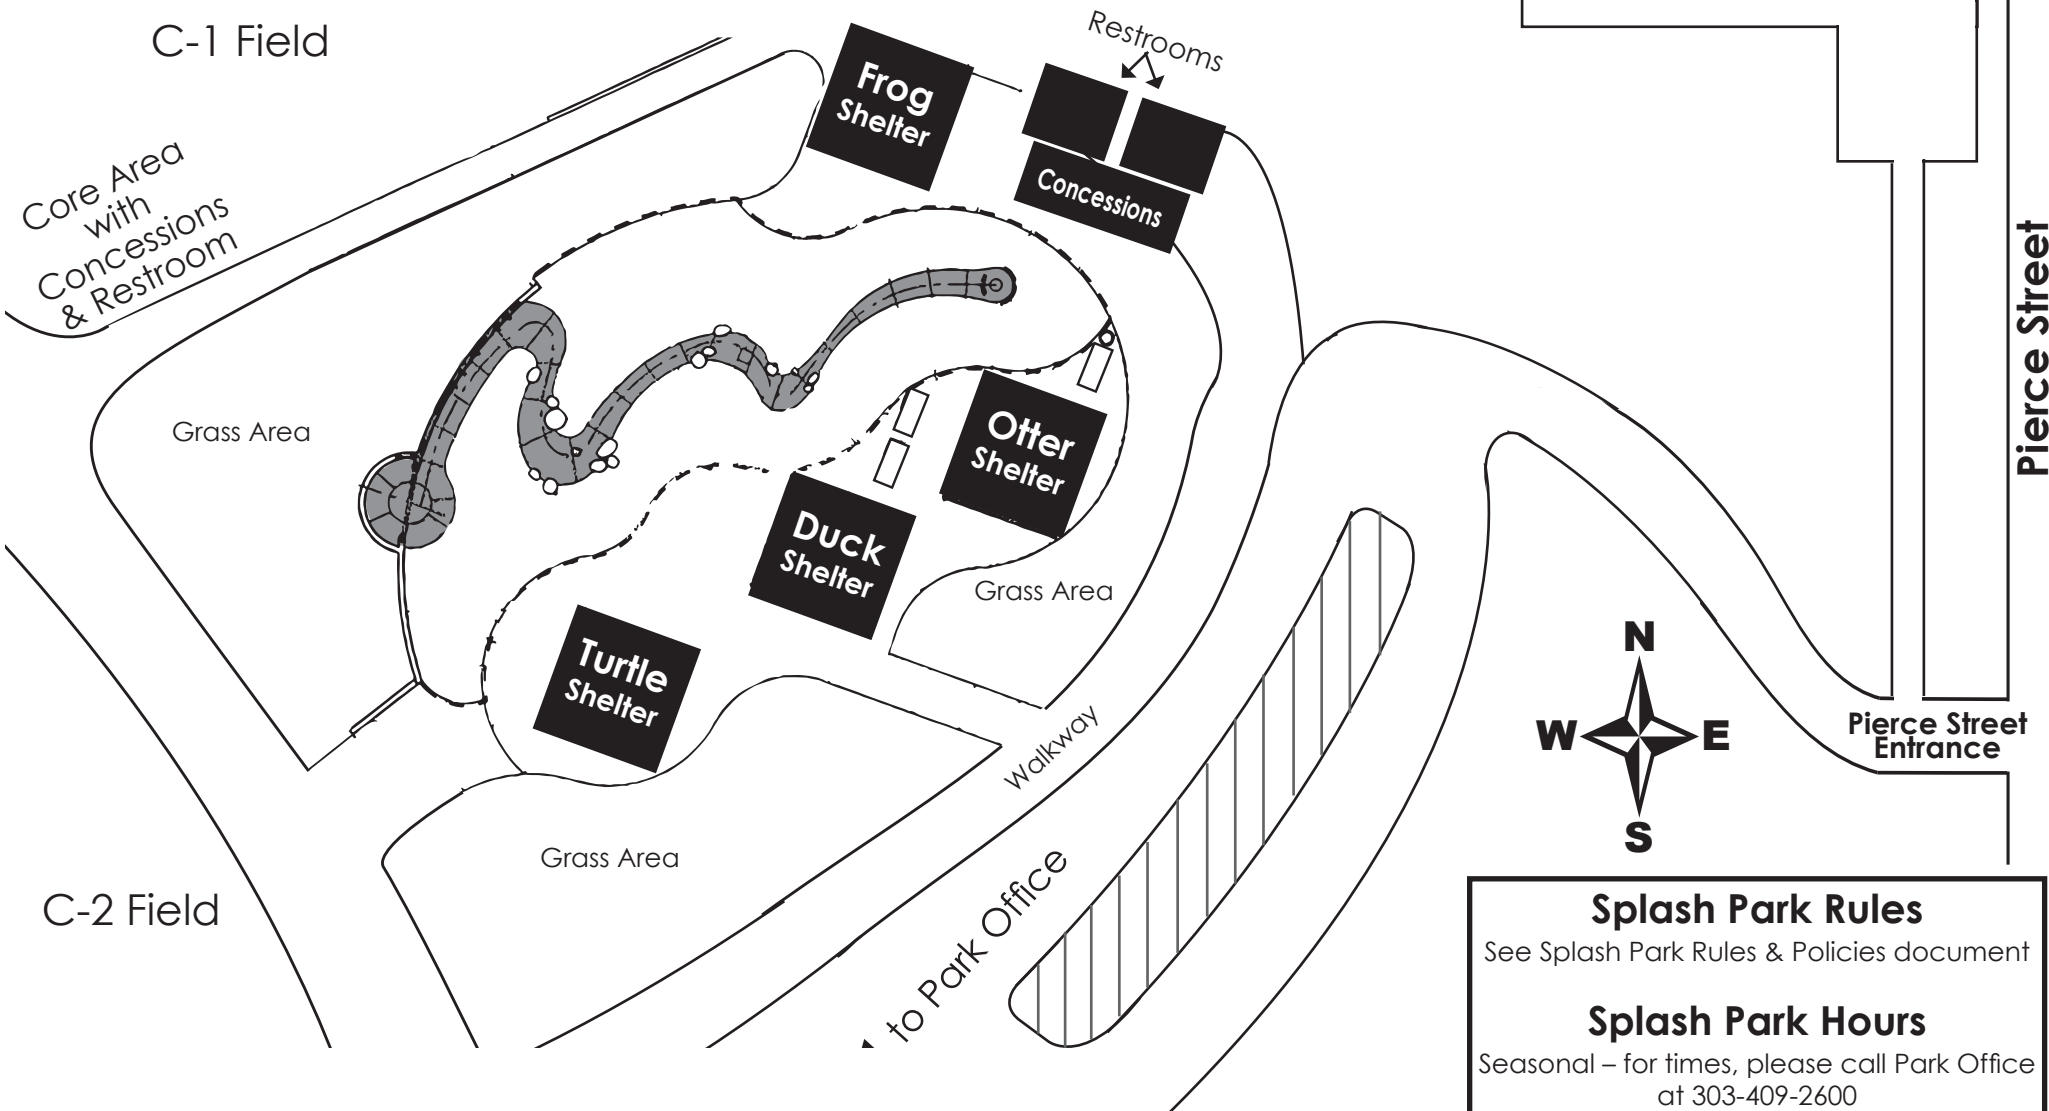

Robert F. Clement Park

7306 W. Bowles Avenue • Littleton, CO • 80123

Foothills
Park & Recreation District

◀ to Wadsworth Blvd.

W. Bowles Avenue

Splash Park

Splash Park Rules
See Splash Park Rules & Policies document