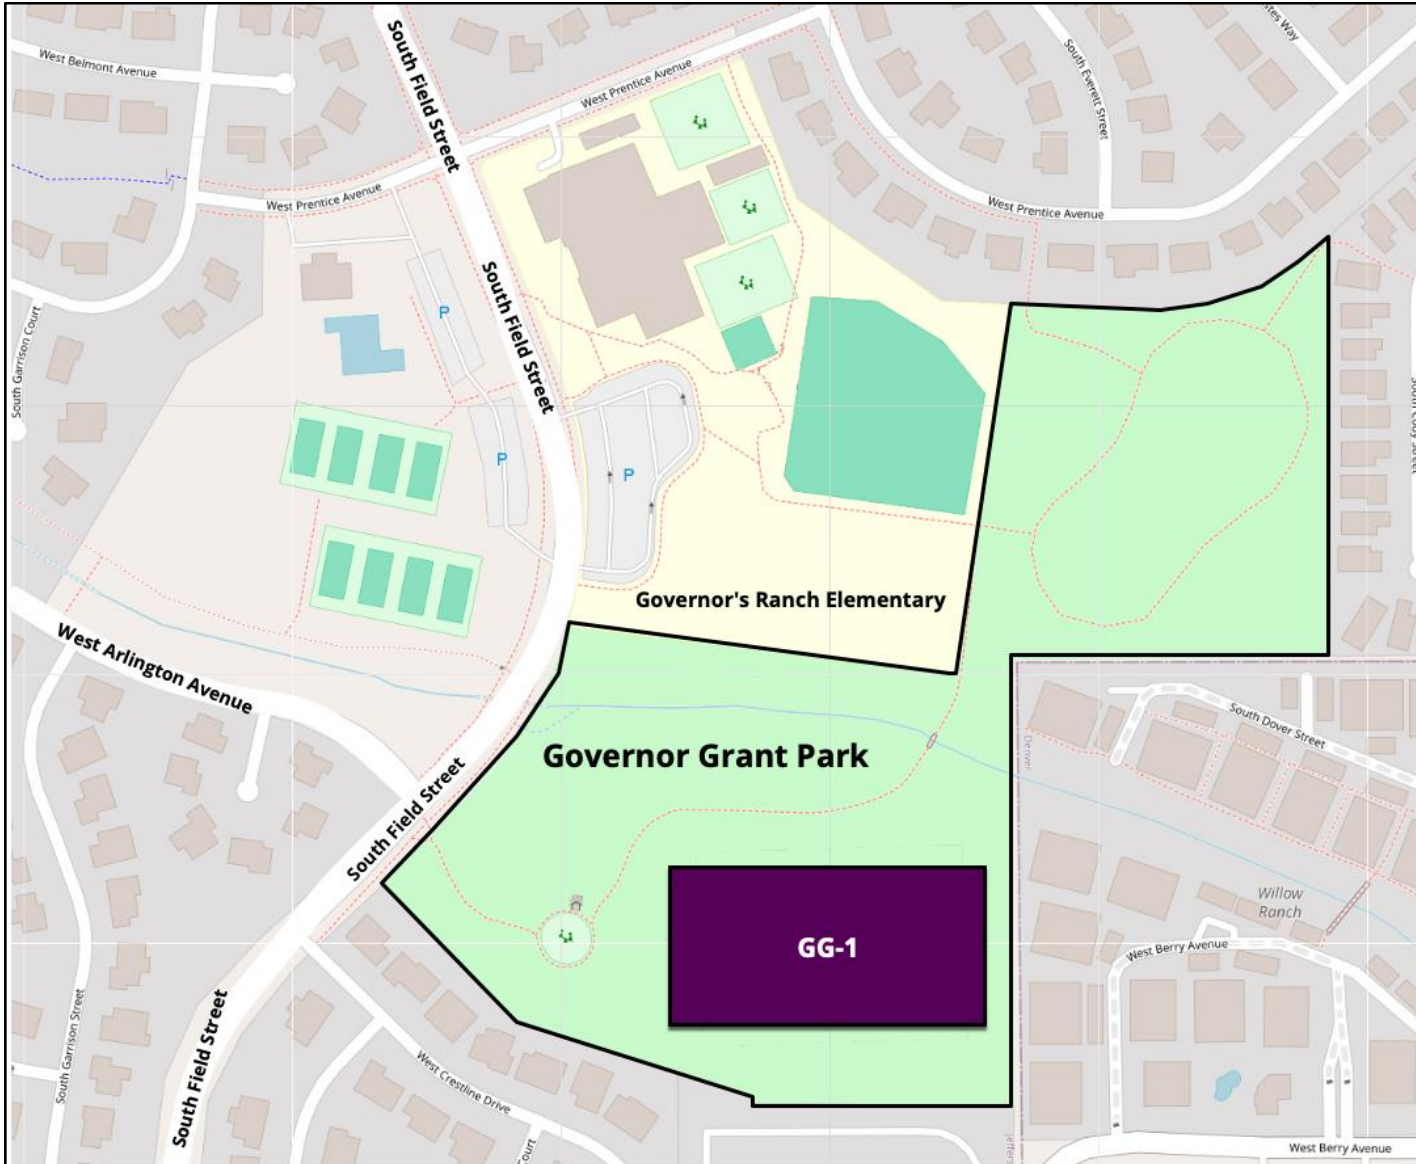

# Sports Field Map for Governor Grant Park

**Address:** 5400 South Field Street, Littleton, CO 80123

**Cross Streets:** South Field Street and West Arlington Avenue

## Field Information

### GG-1

- Soccer
- 120 x 60 yards

Source: [OpenStreetMap.org](https://www.openstreetmap.org)