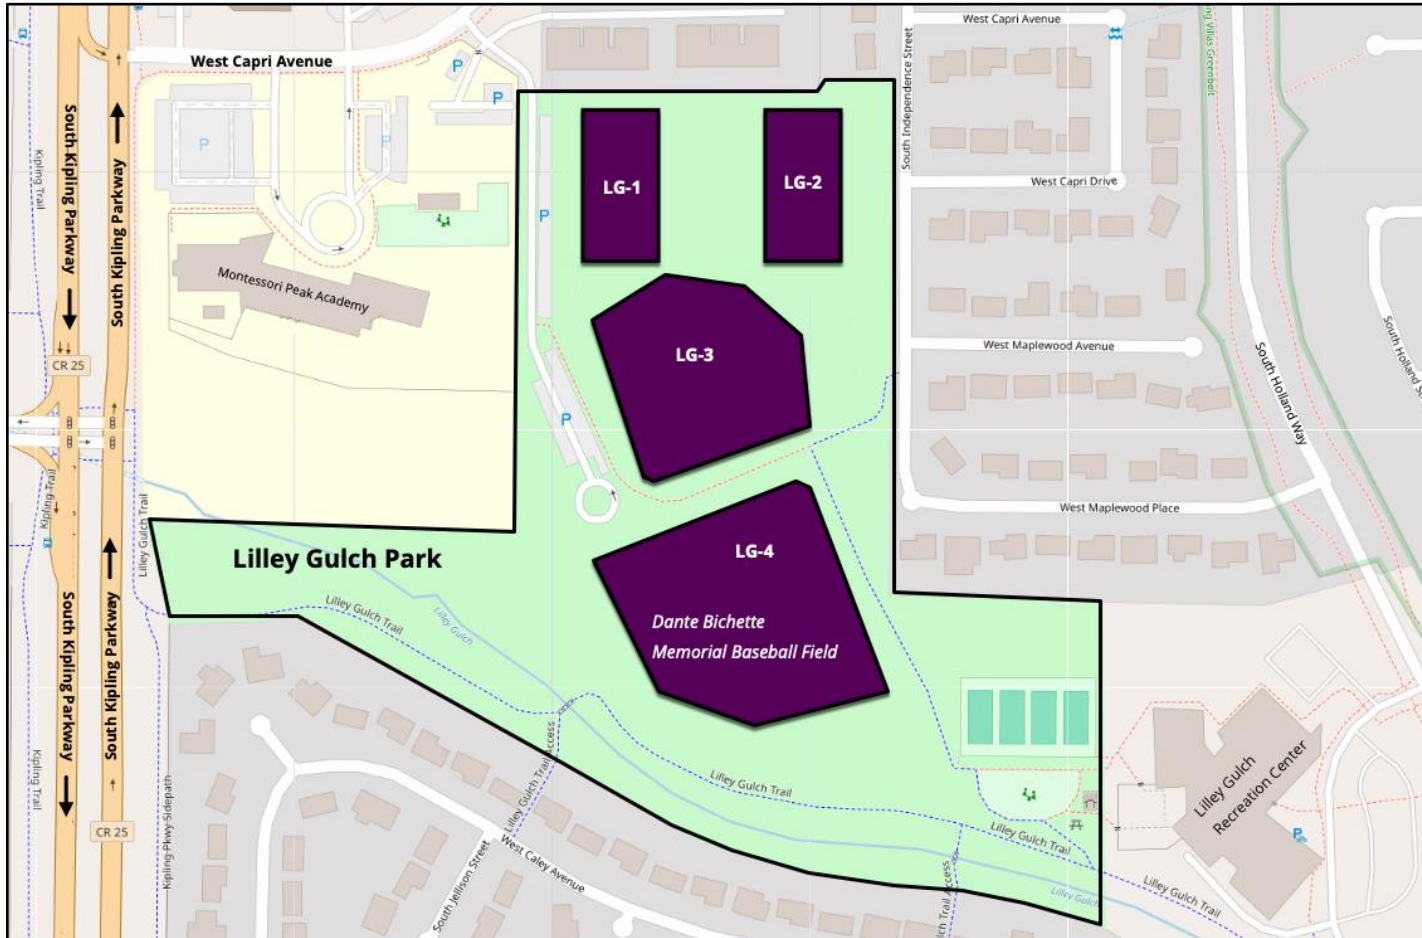

Sports Field Map for Lilley Gulch Park

Address: 6147 South Holland Way, Littleton, CO 80123 (Lilley Gulch Recreation Center)

Cross Streets: South Kipling Parkway and West Capri Avenue

Field Information

LG-1 and LG-2

- Soccer
- 120 x 60 yards

LG-3

- Baseball/Softball
- Base Sleeves
 - 50 feet
 - 60 feet
 - 65 feet
 - 70 feet
 - 80 feet
 - 90 feet

LG-4

- Dante Bichette Memorial Baseball Field
- Centerfield Fence: 330 feet

Source: [OpenStreetMap.org](https://www.openstreetmap.org)